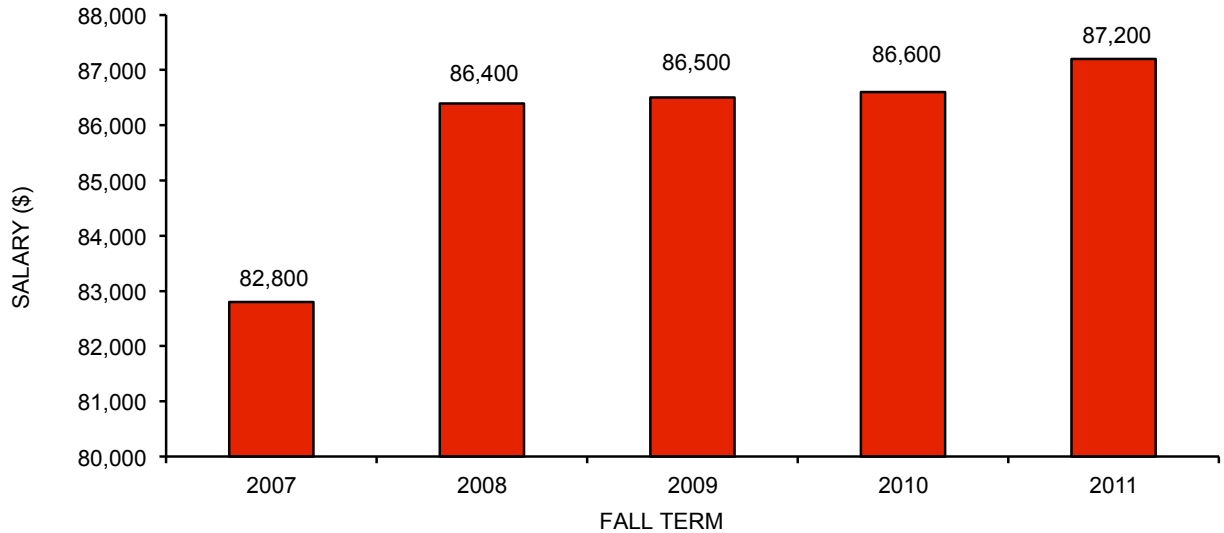

Ranked by All Ranks Salaries

Institution Name	Professor	Associate Professor	Assistant Professor	All Ranks*
1. University of California - Davis	$129,400	$90,600	$81,300	$110,100
2. Ohio State University	$134,200	$89,300	$81,500	$107,600
3. University of Maryland - College Park	$136,300	$95,700	$83,900	$103,800
4. University of Iowa	$130,000	$86,400	$74,100	$96,100
5. Michigan State University	$126,600	$89,200	$69,500	$95,700
6. University of Arizona	$119,900	$81,800	$70,800	$90,800
7. University of Florida	$121,700	$80,100	$68,900	$89,900
8. North Carolina State University	$116,800	$83,700	$70,900	$89,100
9. Iowa State University	$115,900	$83,500	$75,100	$88,700
10. University of Georgia	$107,800	$79,200	$75,300	$87,200
11. University of Kentucky	$110,000	$79,200	$70,800	$84,200
12. University of Missouri - Columbia	$113,900	$75,900	$61,700	$83,600
13. Louisiana State University	$109,500	$78,900	$69,200	$81,600

* All Ranks includes the ranks of instructor, lecturer and the category of "No Rank."

Eleven or twelve-month salaries are converted to a standard academic-year basis by applying a factor of 81.8% (9/11) with the exception of California - Davis where a factor of 86.3% has been applied.

**Figure 17
AVERAGE ACADEMIC YEAR SALARY OF INSTRUCTIONAL FACULTY
UNIVERSITY OF GEORGIA (ALL RANKS)
FALL TERMS 2007 - 2011**

Source: American Association of University Professors